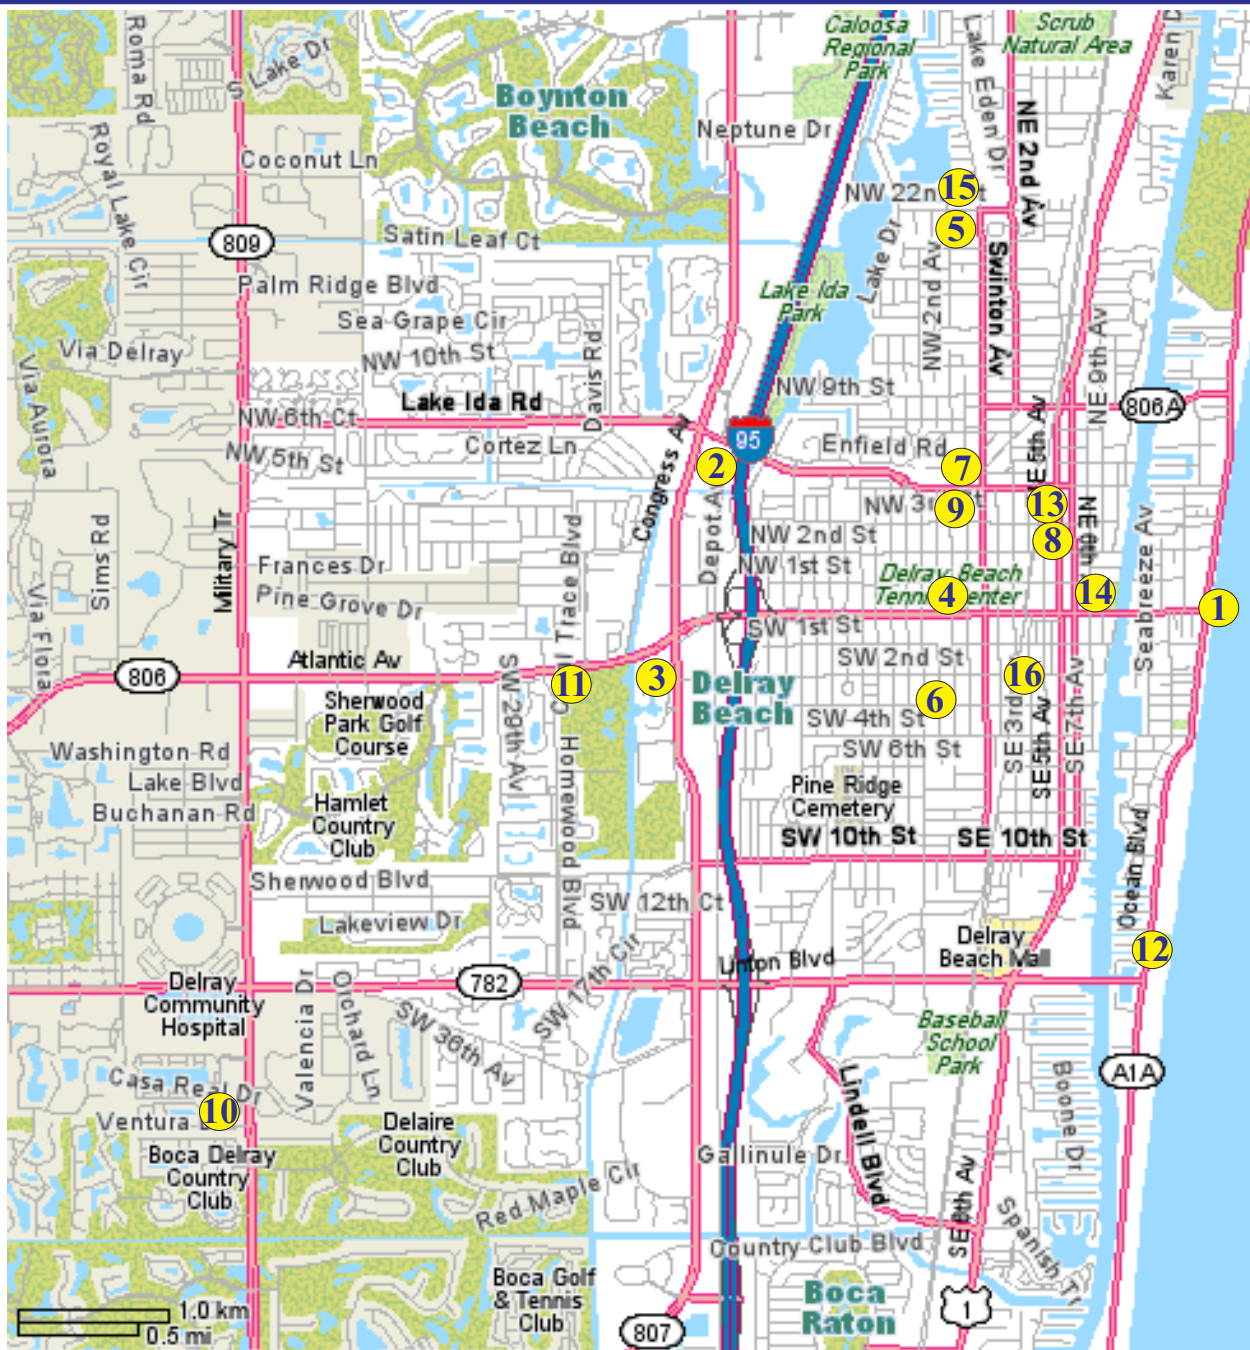

Delray Beach Meeting Locator

- #1 - Atlantic and A1A on Beach
- #2 - Crossroads Club
- #3 - Central House
- #4 - Delray Community Ctr
- #5 - Church of the Palms
- #6 - St. Matthews Episcopal Church
- #7 - Trinity Lutheran Church
- #8 - Wayside House
- #9 - Cason Methodist Church
- #10 - First Baptist Church
- #11 - St. Mary's Anglican Church
- #12 - Atlantic Dunes Park
- #13 - 381 N.E. 5th St
- #14 - Veterans Park
- #15 - Unity Church
- #16 - Alternative MC Clubhouse