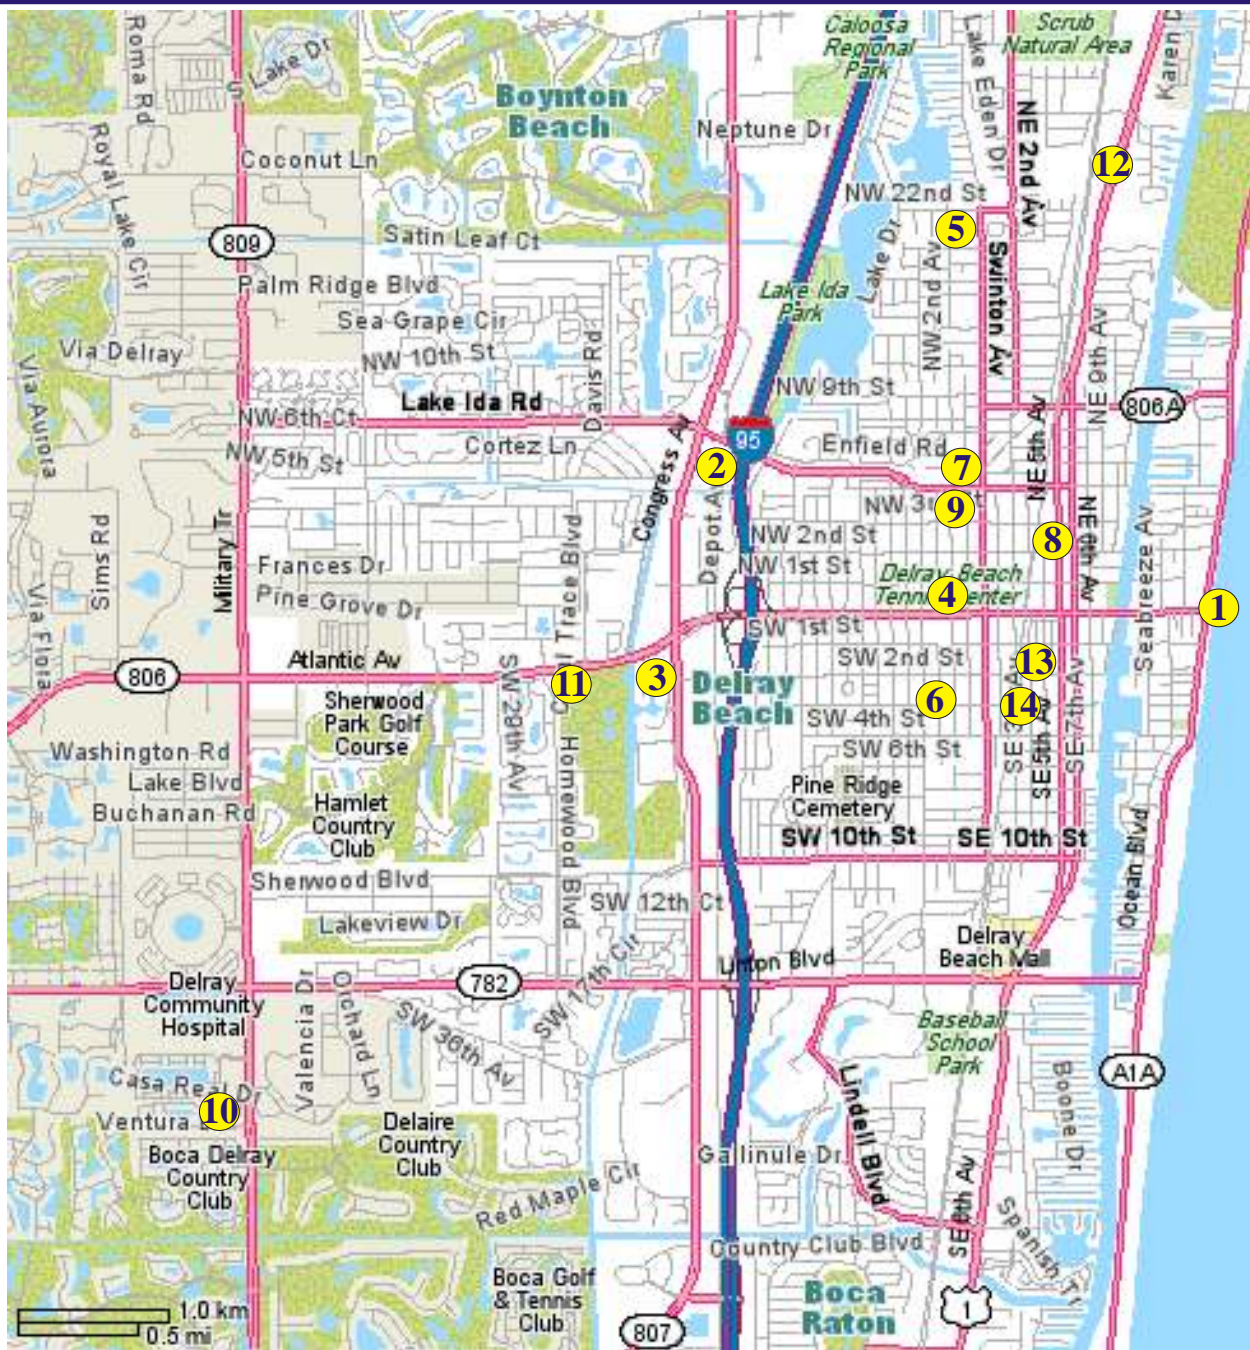

# Delray Beach Meeting Locator

- #1 - Atlantic and A1A on Beach
- #2 - Crossroads Club
- #3 - Central House
- #4 - Delray Community Ctr
- #5 - Church of the Palms
- #6 - St. Matthews Episcopal Church
- #7 - Trinity Lutheran Church
- #8 - Wayside House
- #9 - Cason Methodist Church
- #10 - First Baptist Church
- #11 - St. Mary's Anglican Church
- #12 - Delray Cycle
- #13 - Alternative MC
- #14 - 316 SE 3rd